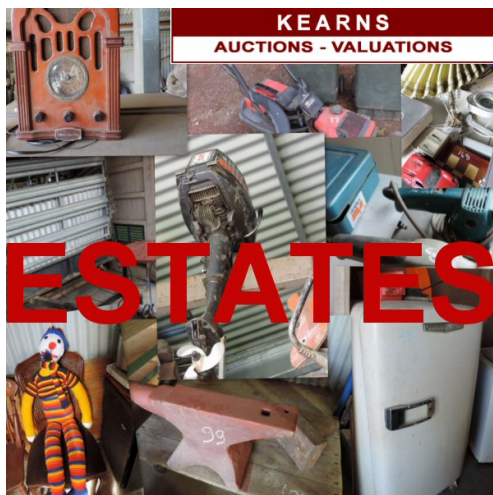

auctionblue.com.au™

7 Palmer Ave   Kilburn SA
www.auctionblue.com.au   - Ph 0883517373
ABN: 26055050210

Estates (In the matter of D16854 & D17932)

Saturday, April 14, 2018

Commencing at 12:00 PM (UTC+09:30)

A 15% Buyers Premium applies to all purchases.

All bids are inclusive of GST.

Collection:

Sunday from 9am to 4pm

Payment: (In our auction rooms:)

Cash, EFTPOS & Bank Transfer (Cheque only to pre-approved customers), Visa & MasterCard (a Merchant Service Fee: 1.5% of the transaction value applies), Amex & Diners (a Merchant Service Fee: 3.3% of the transaction value applies)

(Online and On-Site: Visa & MasterCard (a Merchant Service Fee: 2.2% of the transaction value applies) + a Transaction fee of $0.25 per transaction, successful or failed.)

*** Any Goods not collected within the specified collection times will be removed from the sales room and their safety cannot be guaranteed.

If you have any goods you would like to include in one of our future auctions please call us on (08) 8351 7373.